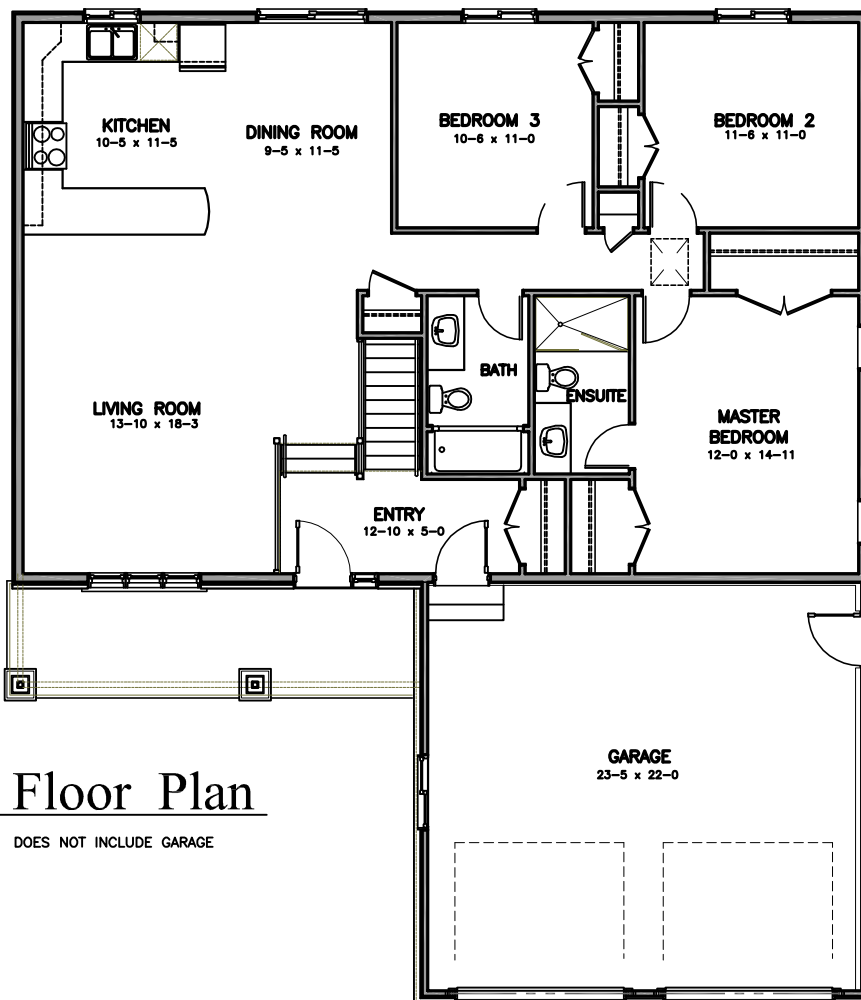

Basement Plan

Main Floor Plan

1,417 S.F. DOES NOT INCLUDE GARAGE

Front Elev.

C.T.

Stanton 3

3449

Jan. 23, 2016